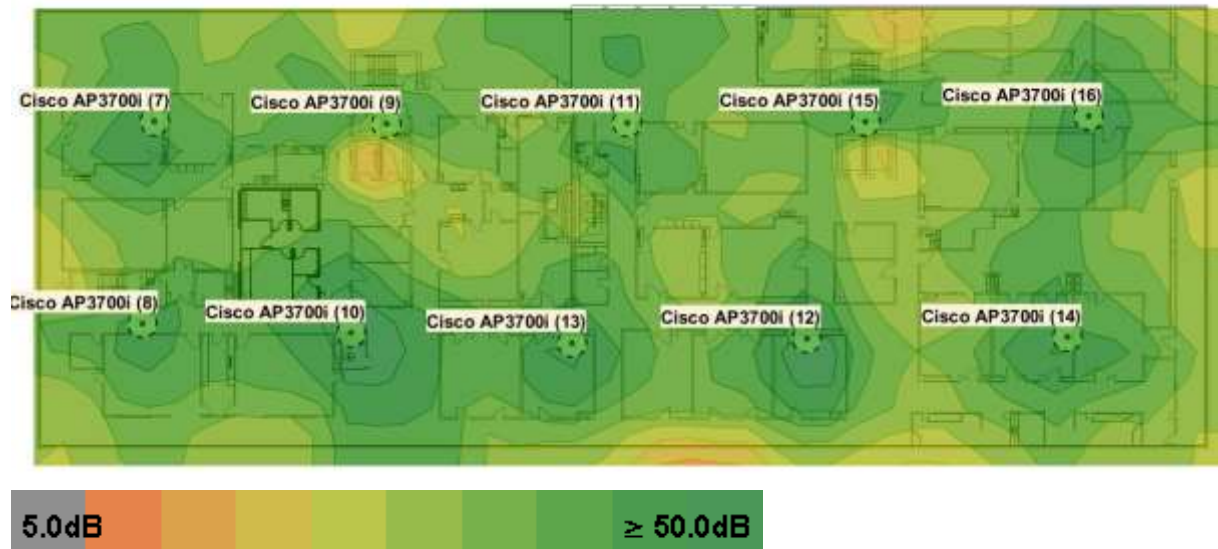

5 GHz SNR for all access points