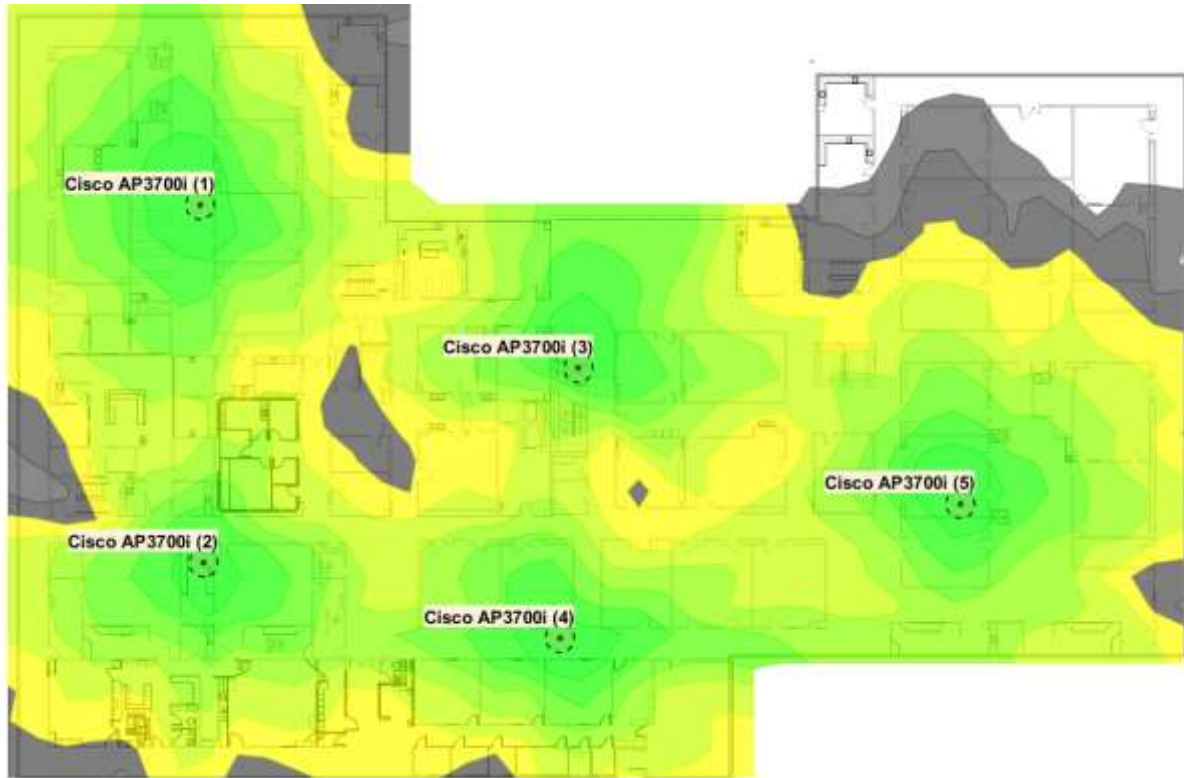

Signal strength: -70 dBm

SNR: 10 dB

Floor: Floor 1

Cisco AP3700i (1) Cisco AP3700i (2) Cisco AP3700i (3) Cisco AP3700i (4) Cisco AP3700i (5)

5 GHz signal strength for my access points

5 GHz SNR for all access points

5 GHz signal strength for my access points

5 GHz SNR for all access points