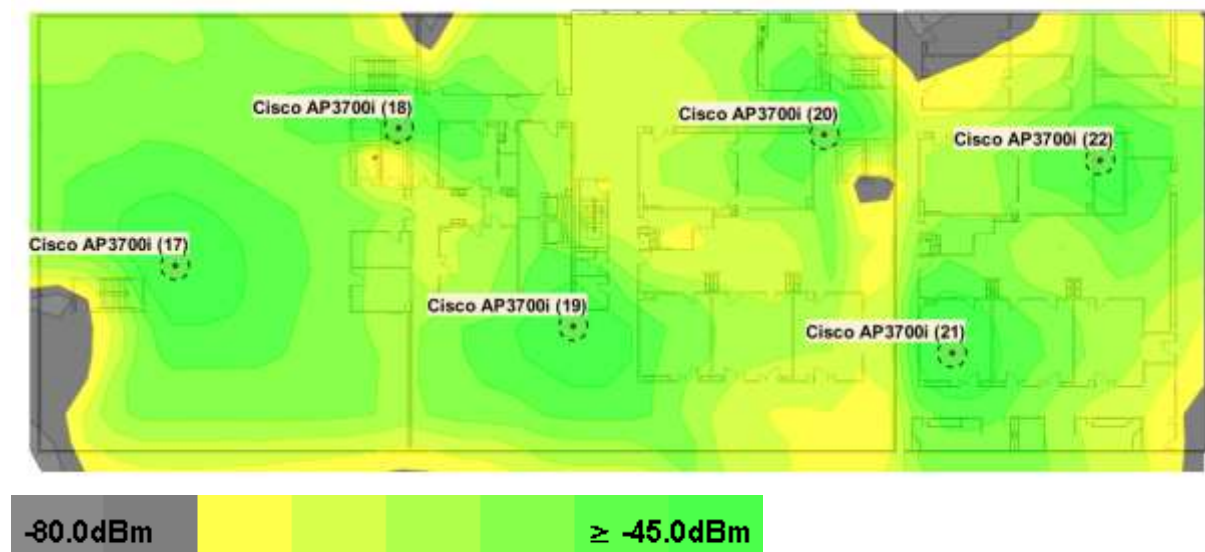

5 GHz signal strength for my access points

5 GHz SNR for all access points

Floor: Floor 3

Cisco AP3700i (17) Cisco AP3700i (18) Cisco AP3700i (19) Cisco AP3700i (20) Cisco AP3700i (21) Cisco AP3700i (22)

5 GHz signal strength for my access points

5 GHz SNR for all access points