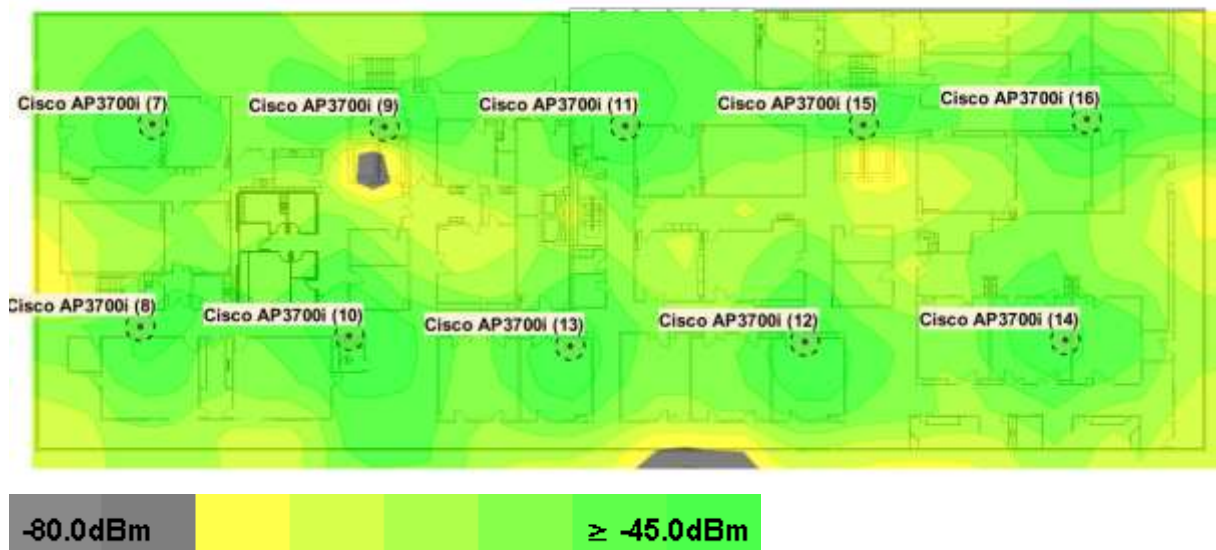

Floor: Floor 2

Cisco AP3700i (10) Cisco AP3700i (11) Cisco AP3700i (12) Cisco AP3700i (13) Cisco AP3700i (14) Cisco AP3700i (15) Cisco AP3700i (16) Cisco AP3700i (7) Cisco AP3700i (8) Cisco AP3700i (9)

5 GHz signal strength for my access points