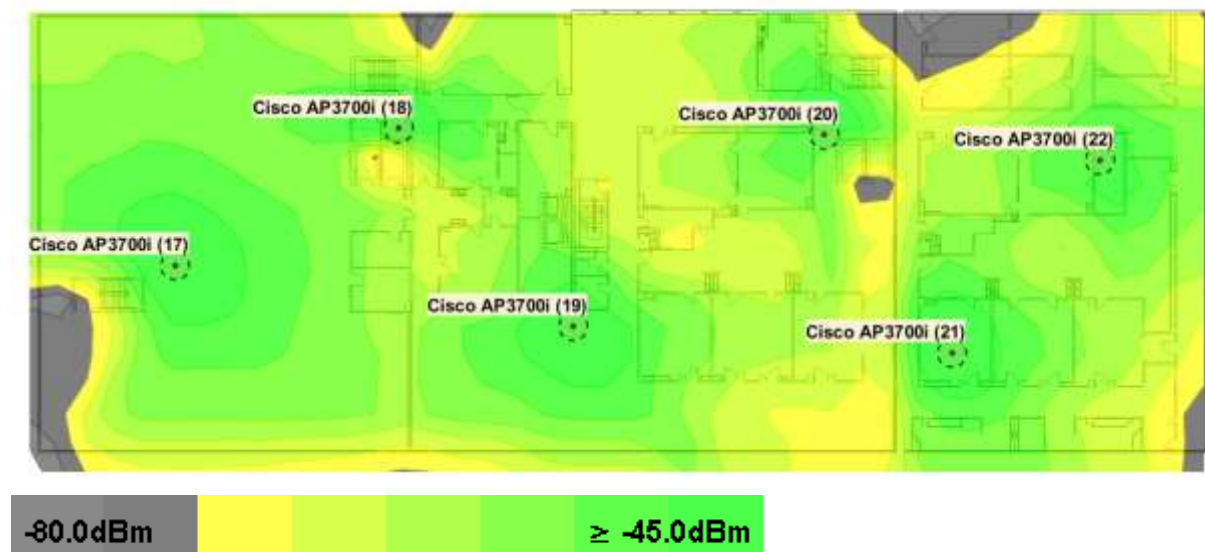

5 GHz signal strength for my access points

5 GHz SNR for all access points

**Floor: Floor 3**

Cisco AP3700i (17) Cisco AP3700i (18) Cisco AP3700i (19) Cisco AP3700i (20) Cisco AP3700i (21) Cisco AP3700i (22)

5 GHz signal strength for my access points

5 GHz SNR for all access points