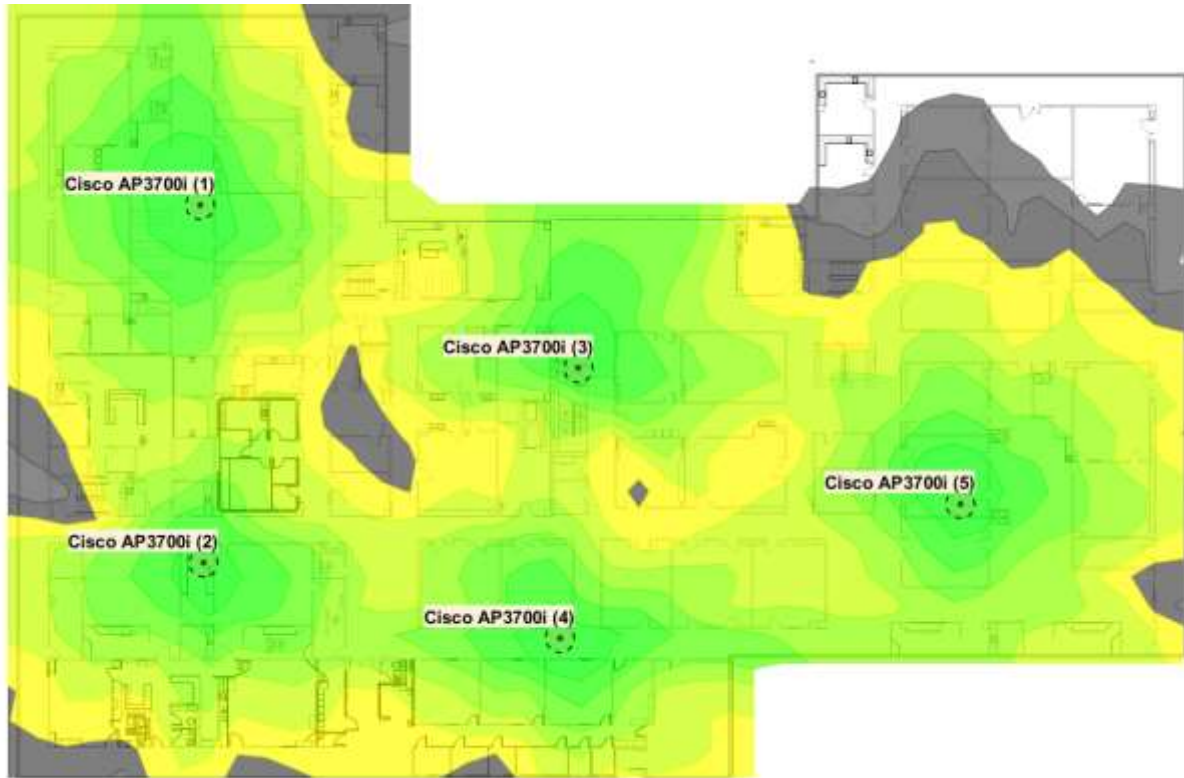

Signal strength: -70 dBm

SNR: 10 dB

**Floor: Floor 1**

Cisco AP3700i (1) Cisco AP3700i (2) Cisco AP3700i (3) Cisco AP3700i (4) Cisco AP3700i (5)

5 GHz signal strength for my access points

5 GHz SNR for all access points

5 GHz signal strength for my access points

5 GHz SNR for all access points