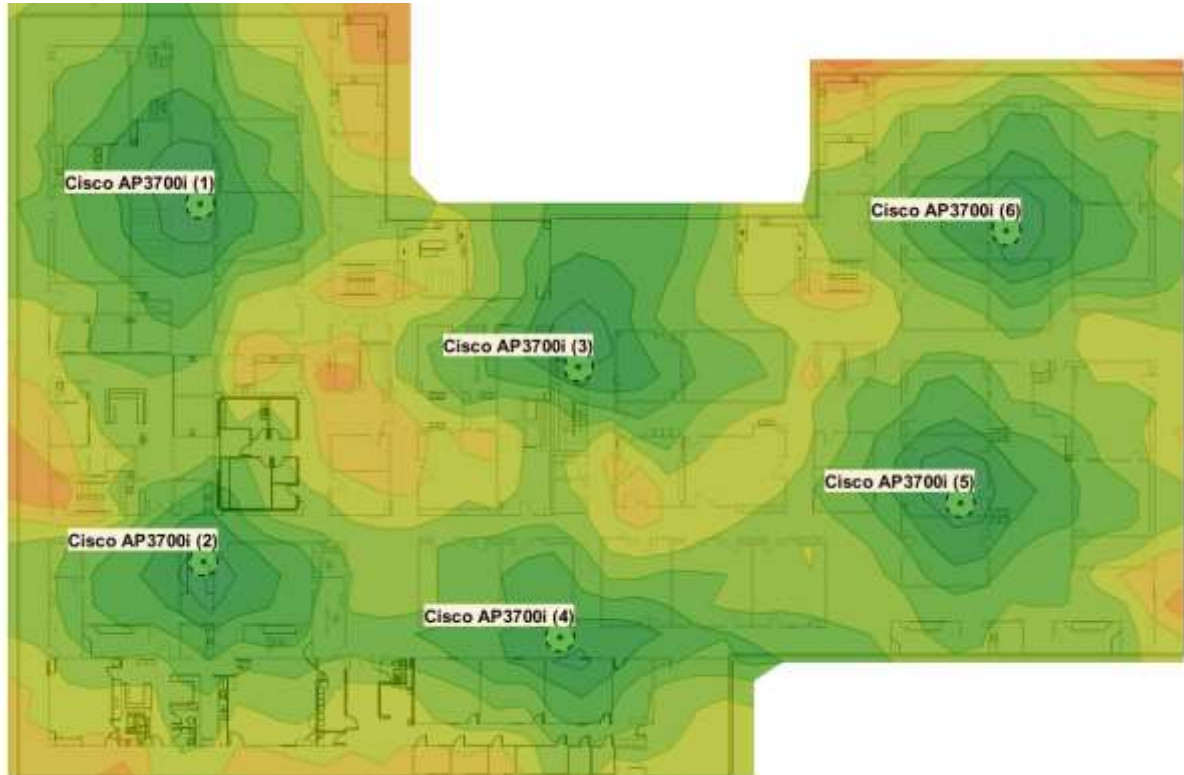

Signal strength: -70 dBm

SNR: 10 dB

Floor: Floor 1

5 GHz signal strength for my access points

5 GHz SNR for all access points

Floor: Floor 2

5 GHz signal strength for my access points

5 GHz SNR for all access points

Floor: Floor 3

5 GHz signal strength for my access points

5 GHz SNR for all access points