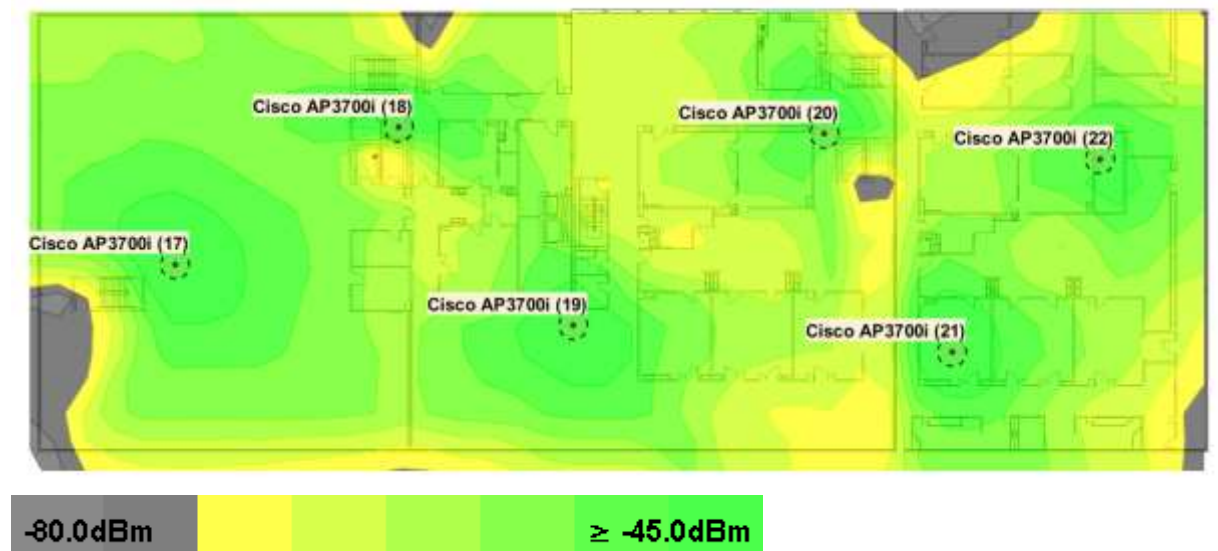

Signal strength: -70 dBm

SNR: 10 dB

Floor: Floor 1

5 GHz signal strength for my access points

5 GHz SNR for all access points

Floor: Floor 2

5 GHz signal strength for my access points

5 GHz SNR for all access points

Floor: Floor 3

5 GHz signal strength for my access points

5 GHz SNR for all access points