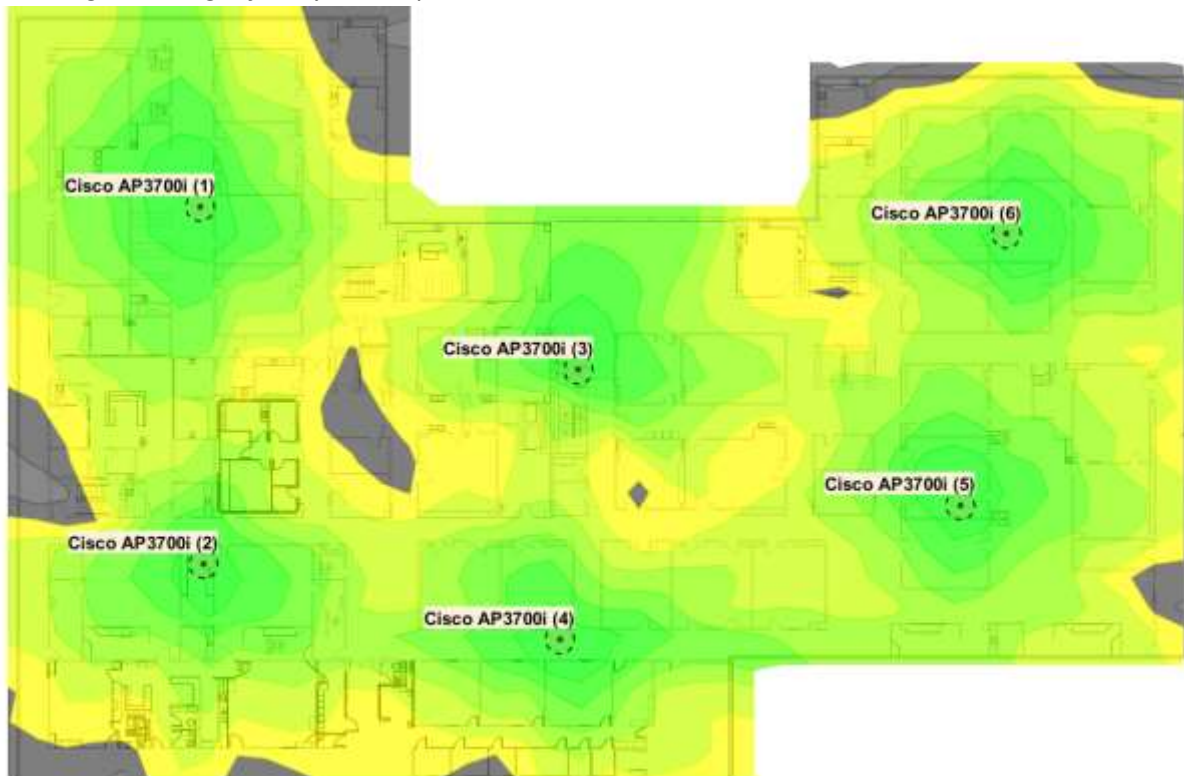

Signal strength: -70 dBm

SNR: 10 dB

Floor: Floor 1

5 GHz signal strength for my access points

5 GHz SNR for all access points

Floor: Floor 2

5 GHz signal strength for my access points

5 GHz SNR for all access points

Floor: Floor 3

5 GHz signal strength for my access points

5 GHz SNR for all access points