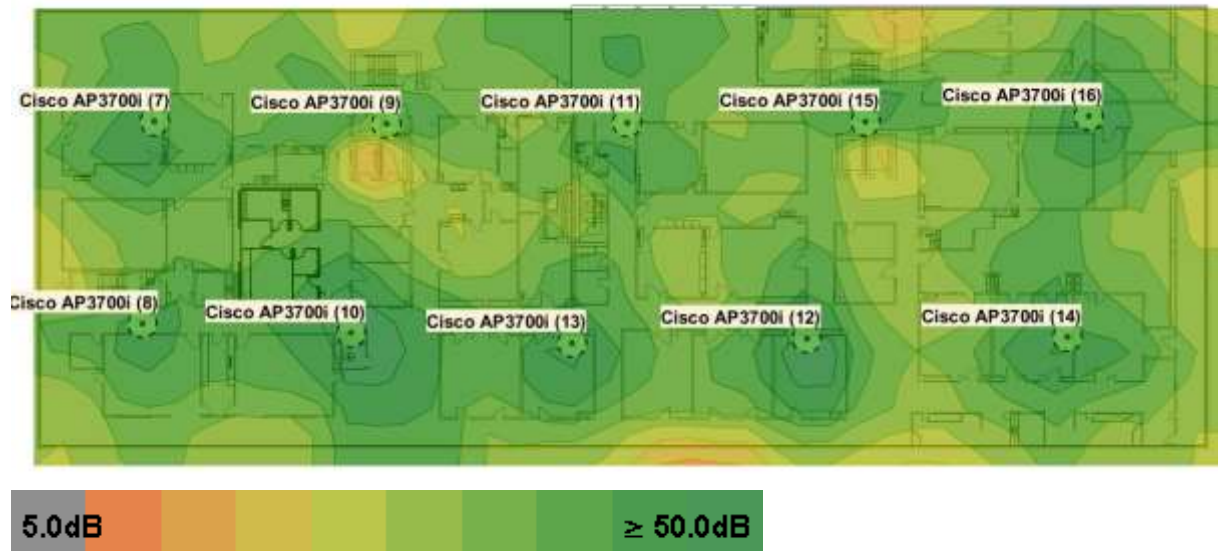

Signal strength: -70 dBm

SNR: 10 dB

Floor: Floor 1

5 GHz signal strength for my access points

5 GHz SNR for all access points

Floor: Floor 2

5 GHz signal strength for my access points

5 GHz SNR for all access points

Floor: Floor 3

5 GHz signal strength for my access points

5 GHz SNR for all access points