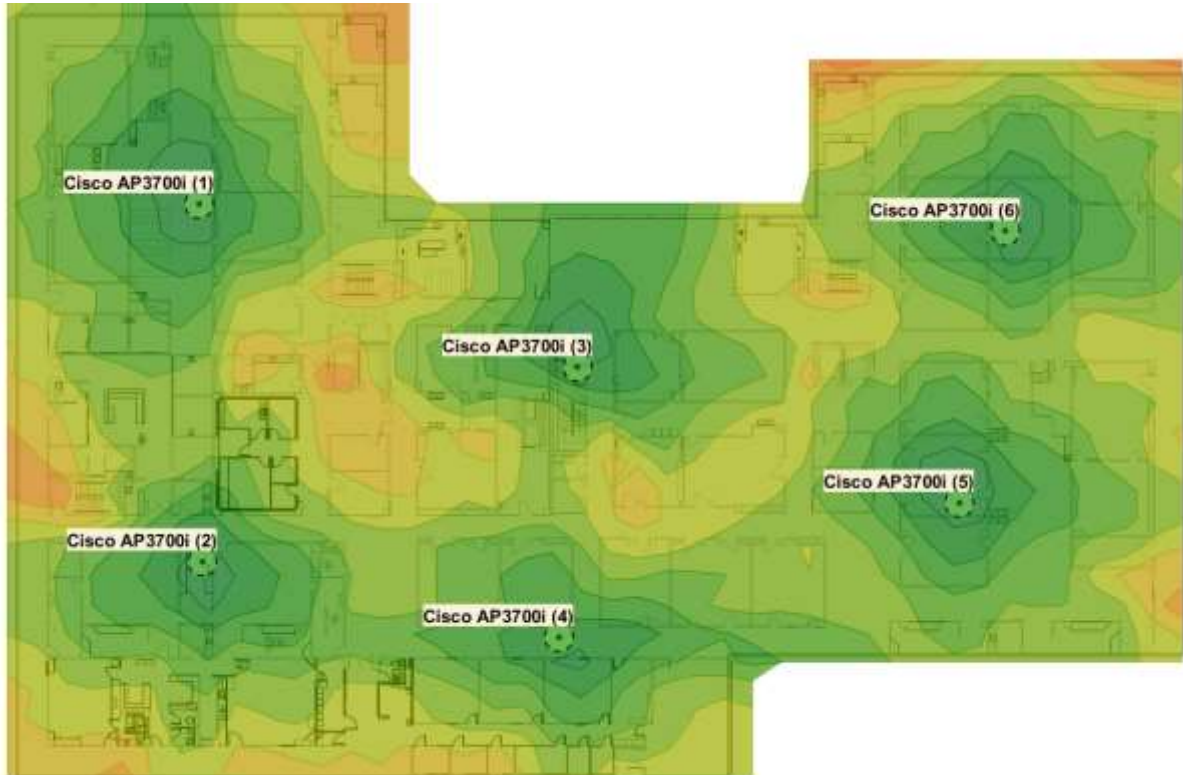

Signal strength: -70 dBm

SNR: 10 dB

Floor: Floor 1

5 GHz signal strength for my access points

5 GHz SNR for all access points

Floor: Floor 2

5 GHz signal strength for my access points

5 GHz SNR for all access points

Floor: Floor 3

5 GHz signal strength for my access points

5 GHz SNR for all access points