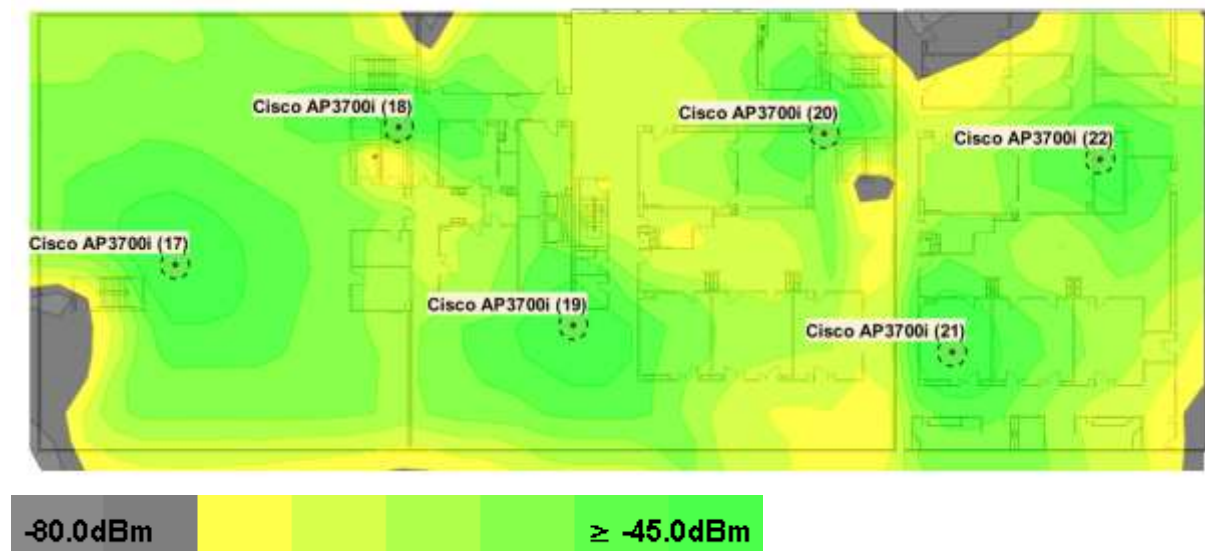

Signal strength: -70 dBm

SNR: 10 dB

Floor: Floor 1

5 GHz signal strength for my access points

5 GHz SNR for all access points

Floor: Floor 2

5 GHz signal strength for my access points

5 GHz SNR for all access points

Floor: Floor 3

5 GHz signal strength for my access points

5 GHz SNR for all access points