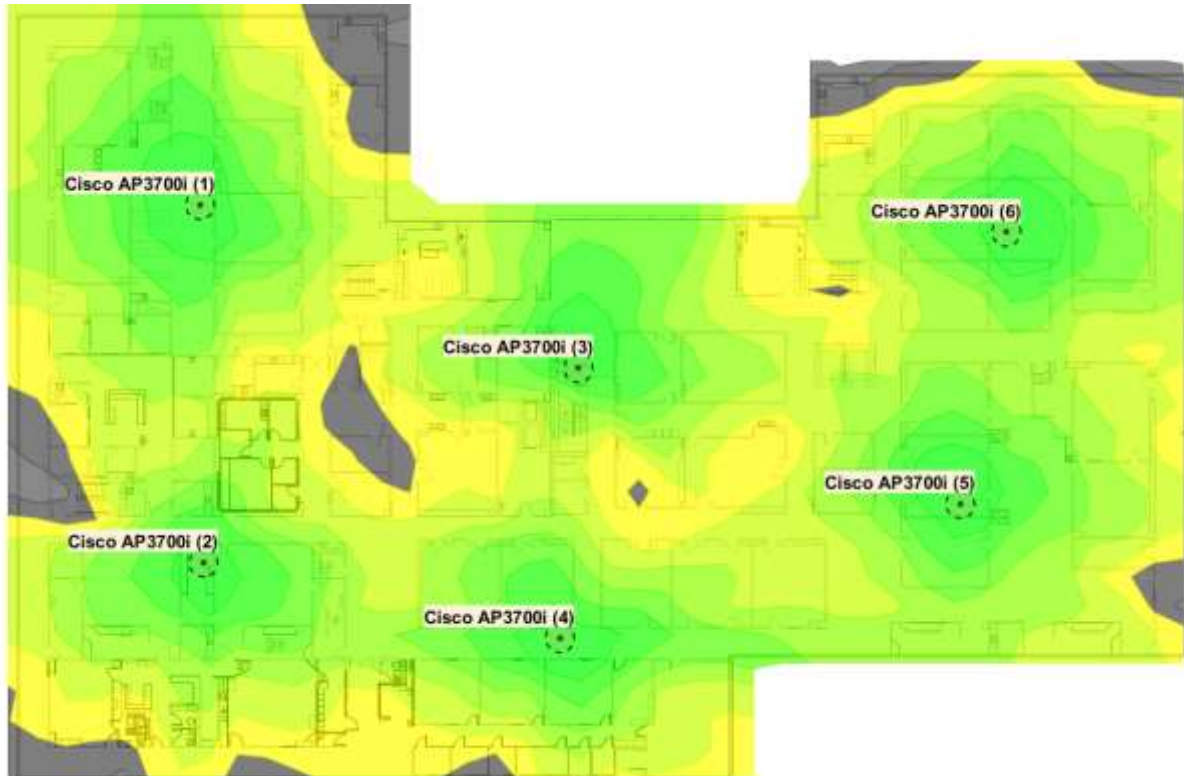

Signal strength: -70 dBm

SNR: 10 dB

5 GHz signal strength for my access points

5 GHz SNR for all access points