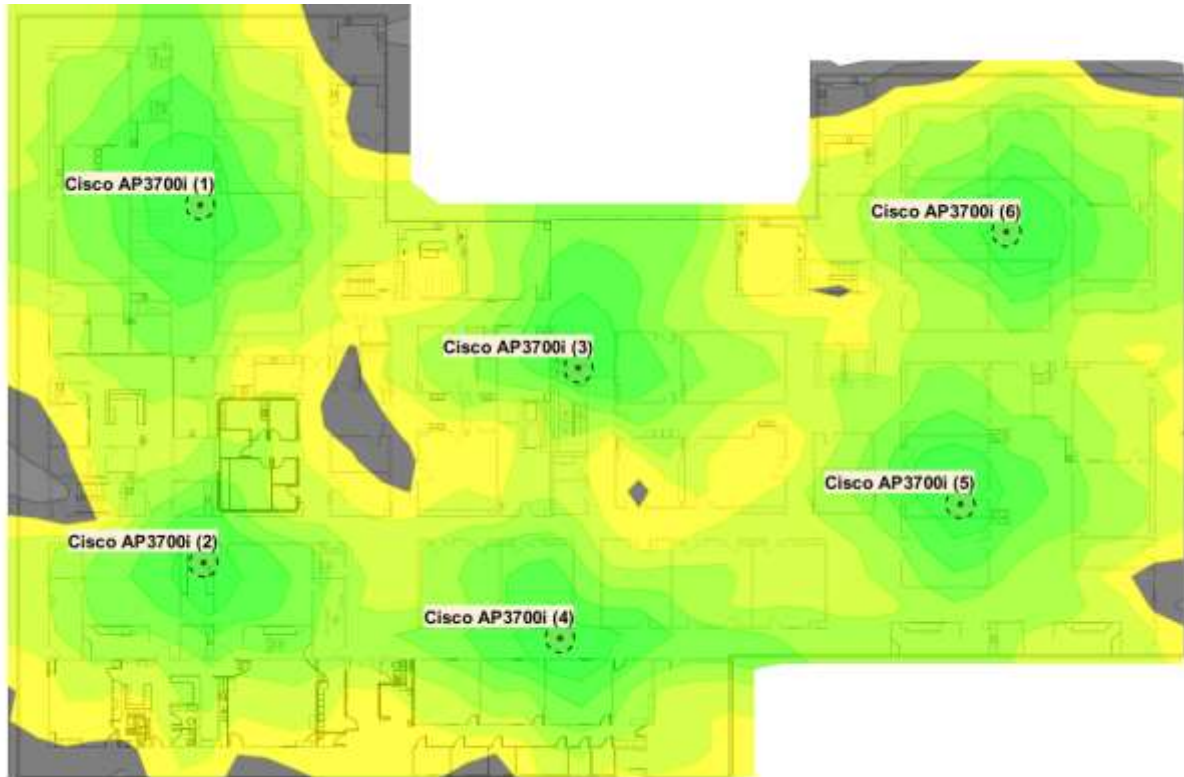

Signal strength: -70 dBm

SNR: 10 dB

Floor 1 - 5 GHz signal strength for my access points

Floor 2 - 5 GHz signal strength for my access points

Floor 3 - 5 GHz signal strength for my access points

Floor 1 - 5 GHz SNR for all access points

Floor 2 - 5 GHz SNR for all access points

*Floor 3 - 5 GHz SNR for all access points*