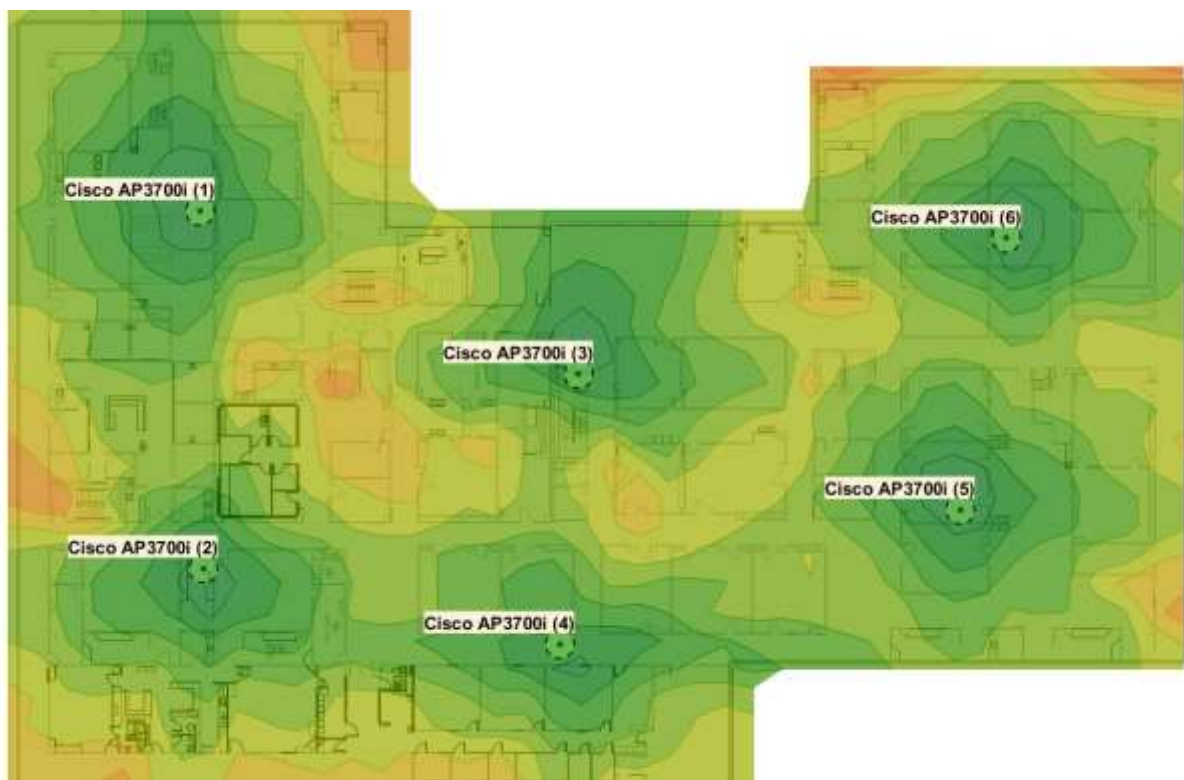

Signal strength: -70 dBm

SNR: 10 dB

Floor 1 - 5 GHz signal strength for my access points

Floor 2 - 5 GHz signal strength for my access points

Floor 3 - 5 GHz signal strength for my access points

Floor 1 - 5 GHz SNR for all access points

Floor 2 - 5 GHz SNR for all access points

*Floor 3 - 5 GHz SNR for all access points*